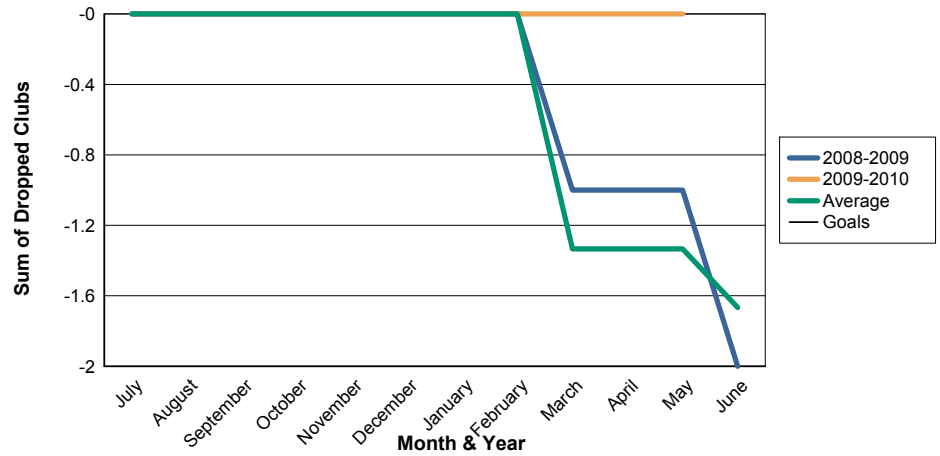

3 Year Comparisons for GMT Constitutional Area 1

By GMT District

As of May 2010

Sum of New Clubs/ Month & Year

For District 13 E

Sum of Dropped Clubs/ Month & Year

For District 13 E

Sum of Net Clubs/ Month & Year