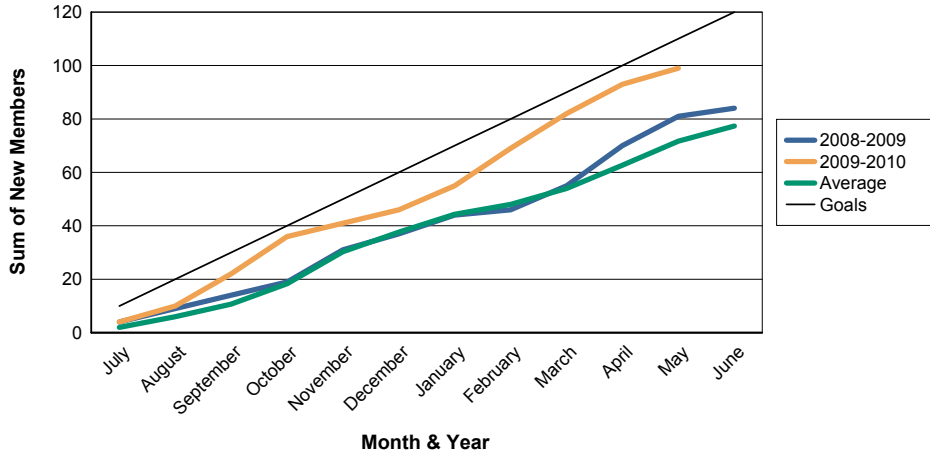

3 Year Comparisons for GMT Constitutional Area 1

By GMT District

As of May 2010

Sum of New Clubs/ Month & Year

For District 13 E

Sum of Dropped Clubs/ Month & Year

For District 13 E

Sum of Net Clubs/ Month & Year

For District 13 E

Sum of Charter Members/ Month & Year

For District 13 E

3 Year Comparisons for GMT Constitutional Area 1

By GMT District

As of May 2010

Sum of New Members/ Month & Year

For District 13 E

Sum of Dropped Members/ Month & Year

For District 13 E

Sum of Net Members/ Month & Year

For District 13 E