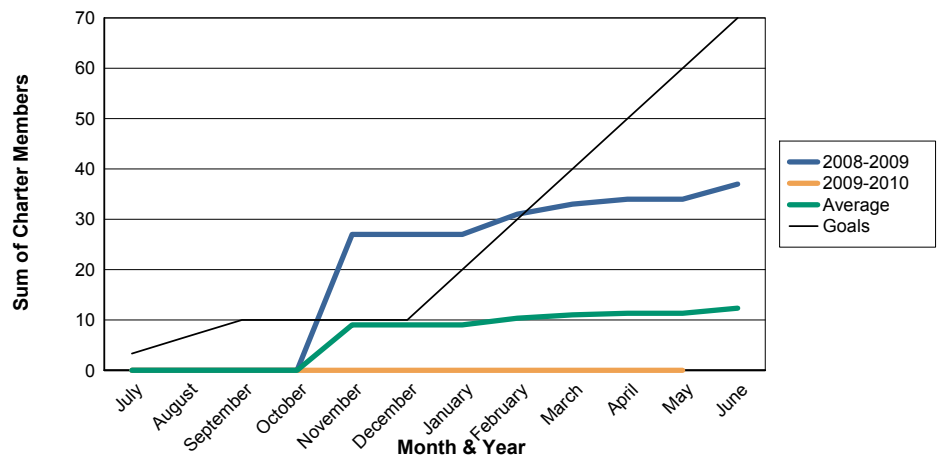

Sum of Charter Members/ Month & Year

For District 13 E