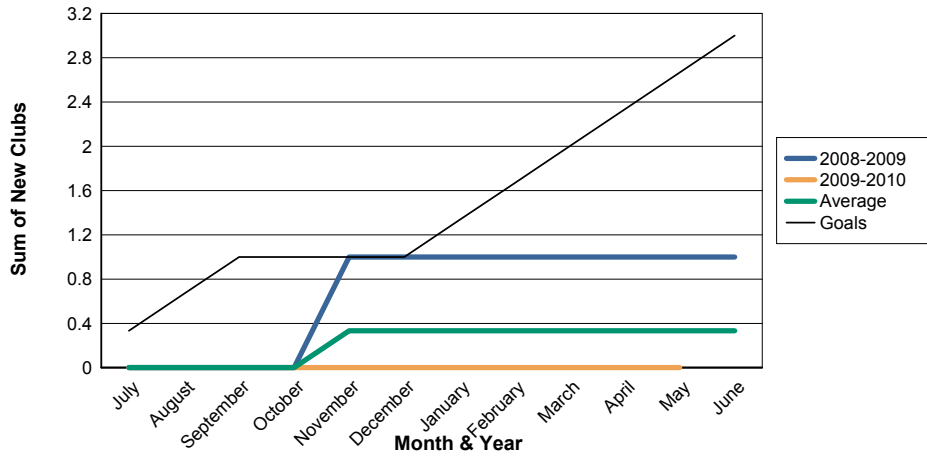

3 Year Comparisons for GMT Constitutional Area 1

By GMT District

As of May 2010

Sum of New Clubs/ Month & Year

For District 13 E

Sum of Dropped Clubs/ Month & Year

For District 13 E

Sum of Net Clubs/ Month & Year