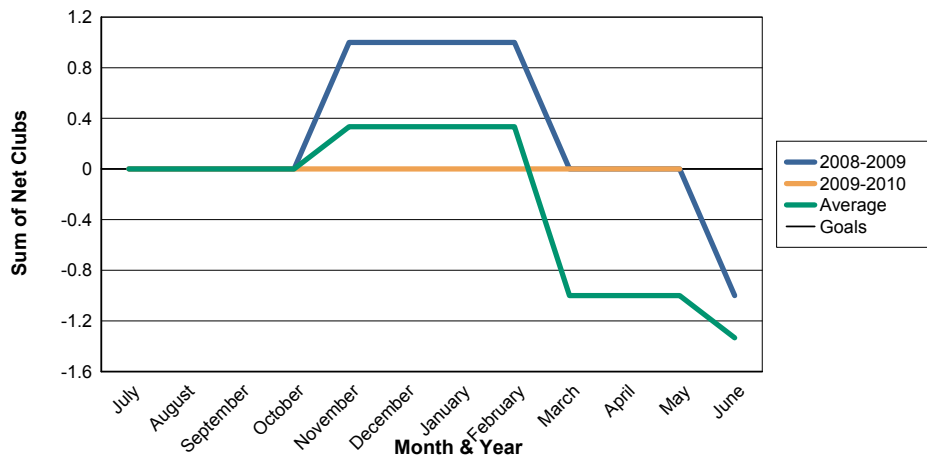

Sum of Net Clubs/ Month & Year

For District 13 E