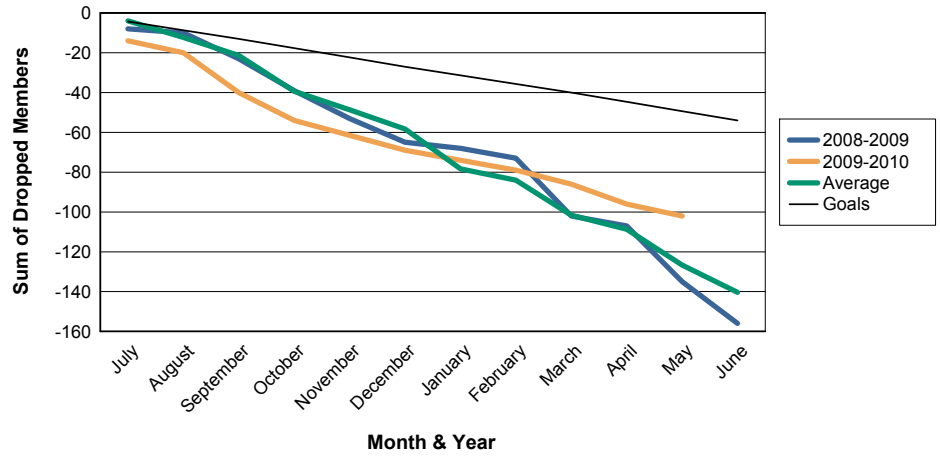

Sum of Dropped Members/ Month & Year

For District 13 E